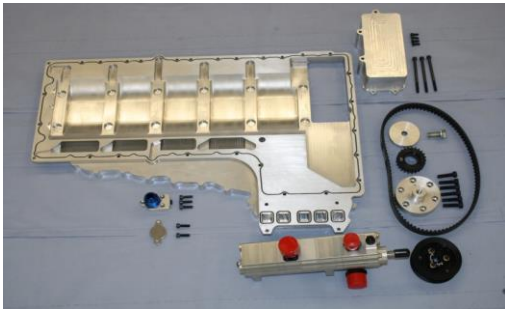

Dry Sump system BMW S85

Dry Sump system for BMW S85 V10

-Components:

- Dry Sump pan
- Dry Sump pump
- Cover Dry Sump pan
- HTD belt
- HTD gear for mandrel
- HTD gear for Dry Sump pump
- Mandrel
- Mandrel-washer
- Oil output plate
- Oil input plate
- Remote filter with adaptor
- Oil tank 10L.